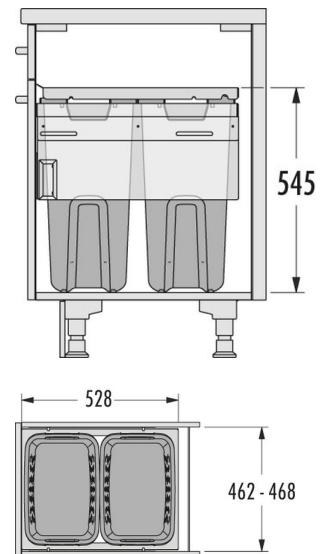

HAILO Laundry Carrier 500 dark grey

3270851

GTIN: 4007126305183

For 50 cm wide base-cabinets

SLIDE

2 BUCKET

66 L

TOTAL

Suitable for cabinet width (cm)
50

Specifications

Type of installation	Slide	✓
Cabinet-width min. (cm)		50
Cabinet-width max. (cm)		50
Suitable for cabinet width (cm)		50
Sidewall mounted		✓
Slides	covered, dampened slides with self-closing device with fully synchronized over-travel	
Side-wall thickness (mm)	16 - 19 mm (self-adjusting)	
Product dimensions (WxDxH) (mm)	462-468 x 528 x 545	
Packing dimensions (WxDxH) (mm)	490 x 320 x 620	
System-depth (mm)	528	
Number of bins	2	
Capacity (l)	2 x 33	
Total volume (l)	66	
Color metal parts	dark grey	
Color plastic parts	white	

Weight incl. packing (kg)

13,3
