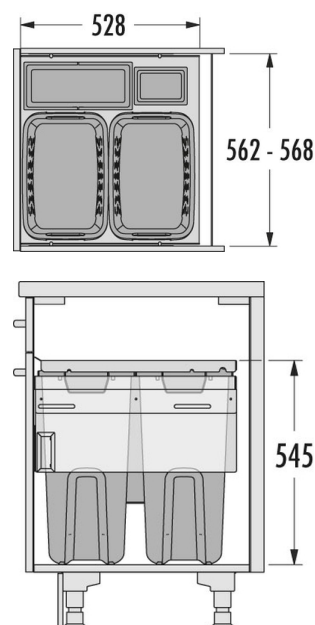

# HAILO Laundry Carrier 600 dark grey

**3270831**

GTIN: 4007126302717

For 60 cm wide base-cabinets

SLIDE

4 BUCKET

**80 L**

TOTAL

Suitable for cabinet width (cm)  
60

## Specifications

Type of installation	Slide	✓
Cabinet-width min. (cm)		60
Cabinet-width max. (cm)		60
Suitable for cabinet width (cm)		60
Sidewall mounted		✓
Slides	covered, dampened slides with self-closing device with fully synchronized over-travel	
Side-wall thickness (mm)	16 - 19 mm (self-adjusting)	
Product dimensions (WxDxH) (mm)	562-568 x 528 x 545	
Packing dimensions (WxDxH) (mm)	590 x 325 x 620	
System-depth (mm)	528	
Number of bins	4	
Lid	1 x Lid 12 l	
Capacity (l)	2 x 33 + 1 x 12 + 1 x 2,5	
Total volume (l)	80	
Color metal parts	dark grey	

# PRODUCT SPECIFICATION SHEET

---

Color plastic parts	white
---------------------	-------

---

Weight incl. packing (kg)	15,5
---------------------------	------

---