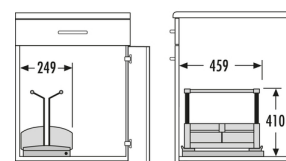

HAILO Carry

3950001

GTIN: 4007126395009

For cabinets with pull-out shelf from 400 mm width

SWING

Suitable for cabinet width (cm)
40, 45, 50, 60

- Two mobile carrying baskets, attachable to pull-out pan
- HAILO Carry – The helper in your sink unit, may be combined with various Hailo products, such as bottom-mount recycling systems.

Specifications

Type of installation	Swing	✓
Cabinet-width min. (cm)	40	
Cabinet-width max. (cm)	60	
Suitable for cabinet width (cm)	40, 45, 50, 60	
Bottom-mounted		✓
Slides	Dampened and covered slides	
Built-in dimensions (WxDxH) (mm)	249 x 459 x 410	
Packing dimensions (WxDxH) (mm)	504 x 260 x 420	
Weight incl. packing (kg)	6	